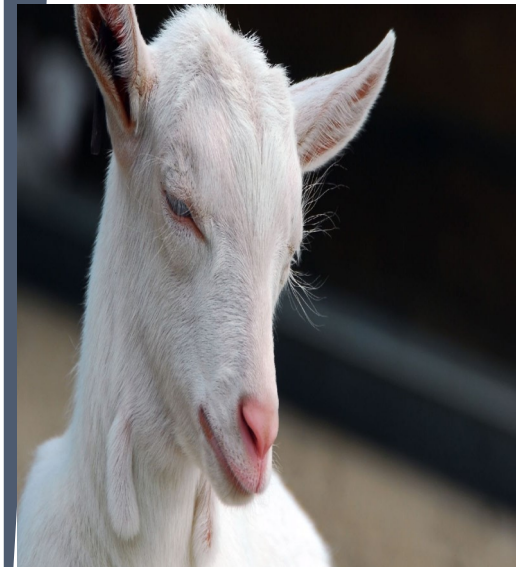

TRAITS

Weight:

Male: 160 lbs. up

Female: 135lbs up

Height :

Male : 32 inches

Female: 30inches

Teat: Moderately sized

Use : milk

For more in formation please contact
Ph: (876) 983-2281/2267/2842-3
Email: bodleslivestock@moa.gov.jm

Ministry of Agriculture Fisheries And Mining
Research and Development Division
Bodles Research Station
Old Harbour , P.O.
St. Catherine, Jamaica

MILK GOAT

SAANEN